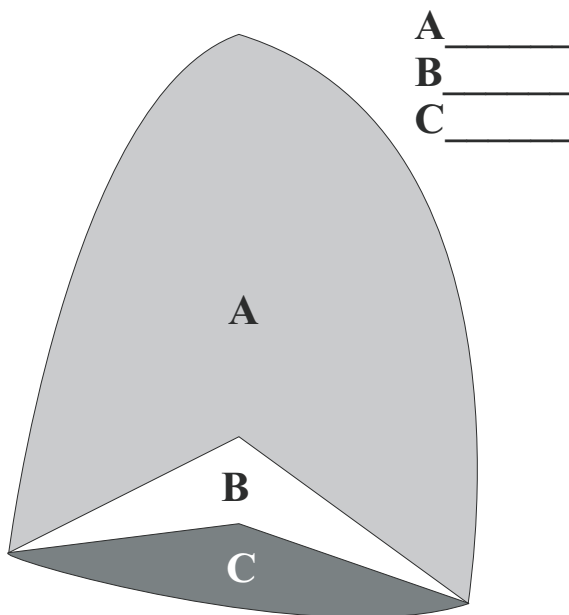

Customer: _____
 Boat Type: _____

Asymmetrical Spinnaker Color Schemes

Center Star

Boomerang

A, B or C can be the same or different colors.

Please indicate your color scheme preference by filling in the desired color using the appropriate letter, and return it to your Sail Consultant.