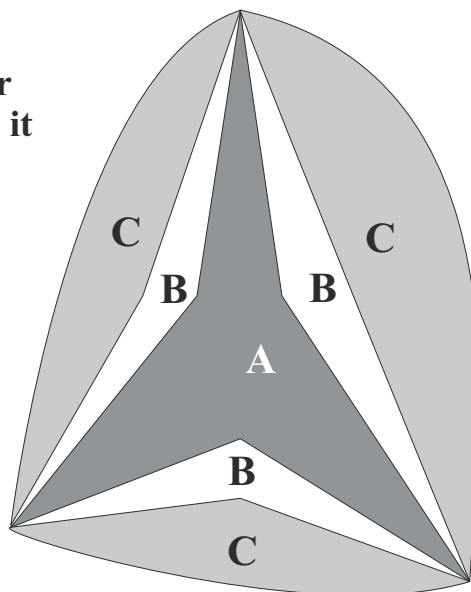

Captured Star

Color Selection

- Red
- White
- Dk Blue
- Yellow
- Green
- Black
- Grey
- Lt. Blue
- Orange
- Purple

A _____
B _____
C _____

A _____
B _____
C _____

A _____
B _____
C _____