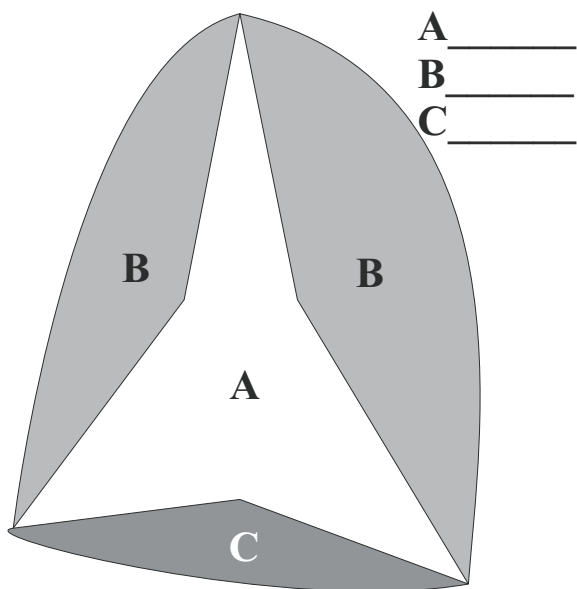

Customer: _____
 Boat Type: _____

Asymmetrical Spinnaker Color Schemes

Center Star

Boomerang

A, B or C can be the same or different colors.

Please indicate your color scheme preference by filling in the desired color using the appropriate letter, and return it to your Sail Consultant.