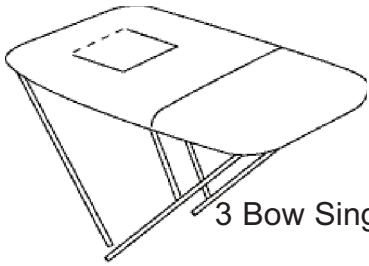

Length _____ Location _____

NOTES: _____

Credit Card# _____ Exp. Date _____

Signature: _____

ITEM	EACH	QTY	AMOUNT
Bimini			
Recover			
Premium Colors	15%		
Connector Panel	\$381		
Backstay Cutouts	\$62 ea.		
Leather Chafe	\$47		
View Window	\$72		
Bimini Boot	15%		
SUBTOTAL			
Florida UV Package	15%		
Prop/Spreader Posts	\$134		
Ball & Socket Set	\$39		
Extra Zippers	\$8.50 Ft.		
Duplicate (No Boat)	+ 15%		
Boot Cutouts	\$31 ea.		
Hinged Jaw Slides	\$20		

**Thank
you for
choosing
JSI!**

	Tax	
	TOTAL	
	Deposit	
	BALANCE	

Balance due upon receipt

3 Bow Single Mount

4 Bow Single Mount

4 Bow Split Mount

Stainless Steel 3 Bow - Single Mount

Length:	40"-50"	51"-60"	61"-70"	71"-80"	81"-90"	91"-96"
Width:	Only	Only	Only	Only	Only	Only
50"-60"	\$1137	\$1157	\$1178	\$1208	\$1219	\$1236
61"-70"	\$1152	\$1178	\$1203	\$1227	\$1253	\$1266
71"-80"	\$1171	\$1200	\$1225	\$1237	\$1286	\$1302
81"-90"	\$1204	\$1227	\$1251	\$1269	\$1324	\$1334
91"-100"	\$1237	\$1255	\$1256	\$1309	\$1349	\$1371
101"-110"	\$1268	\$1292	\$1317	\$1351	\$1375	\$1425
111"-120"	\$1301	\$1326	\$1359	\$1385	\$1419	\$1440
121"-130"	\$1339	\$1365	\$1397	\$1422	\$1458	\$1479