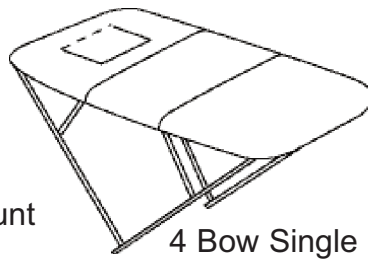

Length _____ Location _____

NOTES: _____

Credit Card# _____ Exp. Date _____

Signature: _____

ITEM	EACH	QTY	AMOUNT
Bimini			
Recover			
Premium Colors	15%		
Connector Panel	\$381		
Backstay Cutouts	\$62 ea.		
Leather Chafe	\$47		
View Window	\$72		
Bimini Boot	15%		
SUBTOTAL			
Florida UV Package	15%		
Prop/Spreader Posts	\$134		
Ball & Socket Set	\$39		
Extra Zippers	\$8.50 Ft.		
Duplicate (No Boat)	+ 15%		
Boot Cutouts	\$31 ea.		
Hinged Jaw Slides	\$20		

**Thank
you for
choosing
JSI!**

	Tax	
	TOTAL	
	Deposit	
	BALANCE	

Balance due upon receipt

3 Bow Single Mount

4 Bow Single Mount

4 Bow Split Mount

Stainless Steel 3 Bow - Single Mount

Length:	40"-50"	51"-60"	61"-70"	71"-80"	81"-90"	91"-96"
Width:	Only	Only	Only	Only	Only	Only
50"-60"	\$1137	\$1157	\$1178	\$1208	\$1219	\$1236
61"-70"	\$1152	\$1178	\$1203	\$1227	\$1253	\$1266
71"-80"	\$1171	\$1200	\$1225	\$1237	\$1286	\$1302
81"-90"	\$1204	\$1227	\$1251	\$1269	\$1324	\$1334
91"-100"	\$1237	\$1255	\$1256	\$1309	\$1349	\$1371
101"-110"	\$1268	\$1292	\$1317	\$1351	\$1375	\$1425
111"-120"	\$1301	\$1326	\$1359	\$1385	\$1419	\$1440
121"-130"	\$1339	\$1365	\$1397	\$1422	\$1458	\$1479